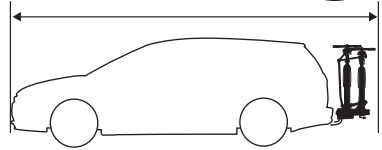

ok

min 25 mm

min 73 mm

Not ok

< 73 mm