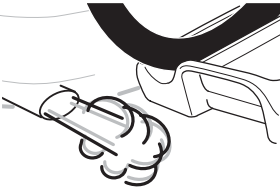

CITY CRASH

Complies with ISO norm

Thule EasyFold XT 3

934100 / 934300 Left-hand traffic /
 934101 Black

i

D.1

Aluminium
or GGG40

22-80 mm