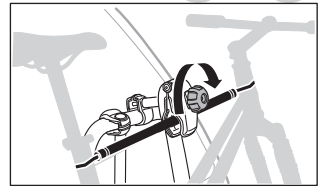

Thule Bike Frame Adapter

982