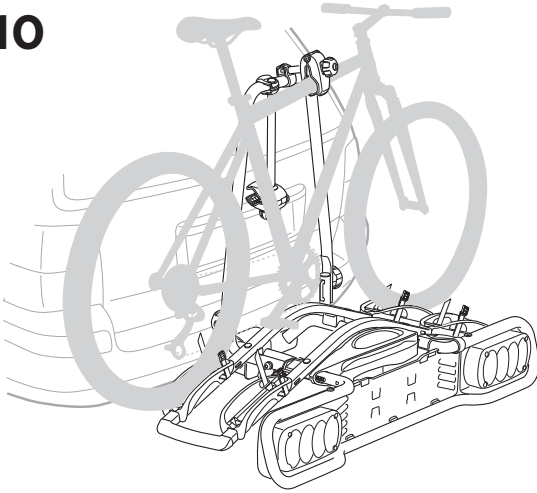

10

Thule Bike Frame Adapter

982

i