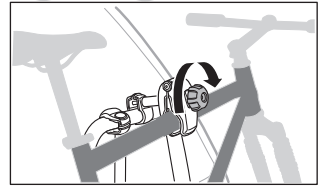

10

Thule Bike Frame Adapter

982

i