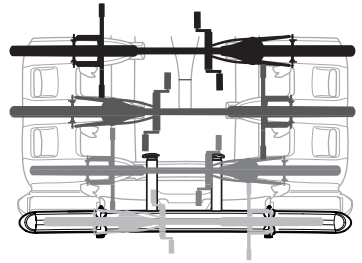

➤ Instructions

Thule VeloCompact 4th Bike Adapter 9261 For VeloCompact 926/927

926101

501-8108-04

Bring your life
thule.com

CITY CRASH
Complies with ISO norm

i

Stützlast beachten
Note towball capacity

VeloCompact
926/927

1

2

3

4

5

6

7