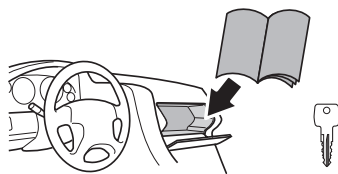

➤ Instructions

Thule VeloCompact 4th Bike Adapter 9261 For VeloCompact 926/927

926101

501-8108-04

Bring your life
thule.com

CITY CRASH
Complies with ISO norm

i

Stützlast beachten
Note towball capacity