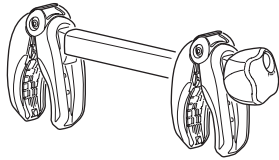

➤ Instructions

Thule VeloCompact 4th Bike Adapter 9261 For VeloCompact 926/927

926101

501-8108-04

Bring your life
thule.com

CITY CRASH
Complies with ISO norm

i

Stützlast beachten
Note towball capacity

VeloCompact
926/927

1

2

3

4

5

6

7