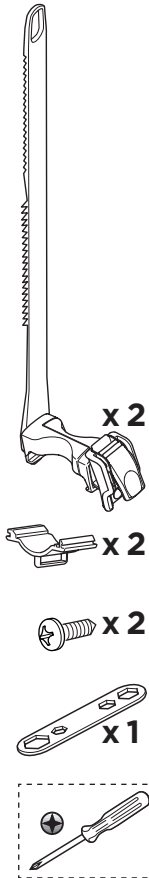

➤ Instructions

Thule VeloCompact 4th Bike Adapter 9261 For VeloCompact 926/927

926101

501-8108-04

Bring your life
thule.com

CITY CRASH
Complies with ISO norm

i

Stützlast beachten
Note towball capacity

VeloCompact
926/927

1

2

3

4

5

6

7

x1

A

B

A

B

C

i

A