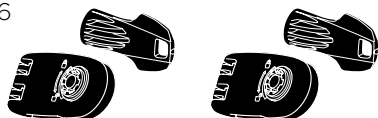

Thule 3rd Brake Light

9904

Thule Wheel Adapter

9772

Thule Number Plate

9762

Thule Wheel Strap Locks

986