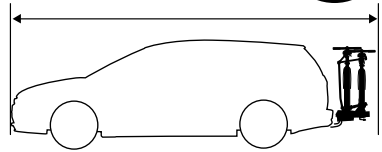

i

D.1

Aluminium
or GGG40

min 40 mm

22-80 mm

Carbon Frame

Thule Carbon Frame Protector
984

ok

min 25 mm

min 73 mm

Not ok

< 73 mm