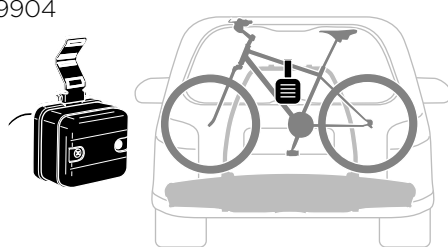

Thule 3rd Brake Light

9904