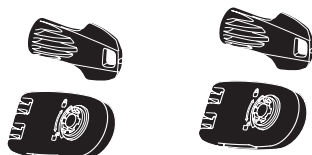

Thule Road Bike Adapter

9772

Thule AcuTight Knob

528

Thule Bike Frame Adapter

982

Thule Carbon Frame Protector

984

Thule Wheel Strap Locks

986

Thule Loading Ramp

9152

Thule 7-to-13-pin Adapter

9906

Thule 13-to-7-pin Adapter

9907