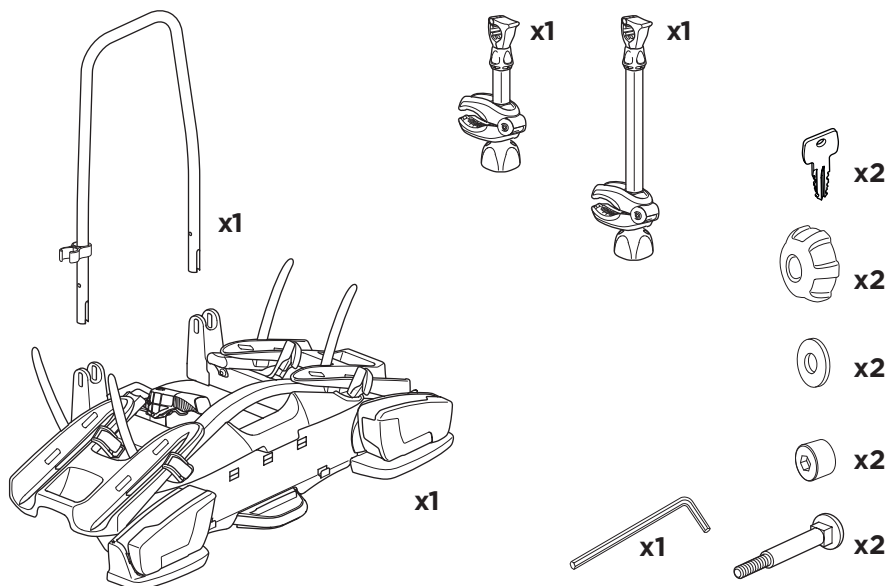

924001

CITY CRASH
Complies with ISO norm

14,2 kg

925001

CITY CRASH
Complies with ISO norm

14,1 kg

i

22-80 mm