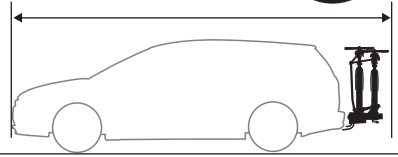

924001

CITY CRASH
Complies with ISO norm

14,2 kg

925001

CITY CRASH
Complies with ISO norm

14,1 kg

i

22-80 mm