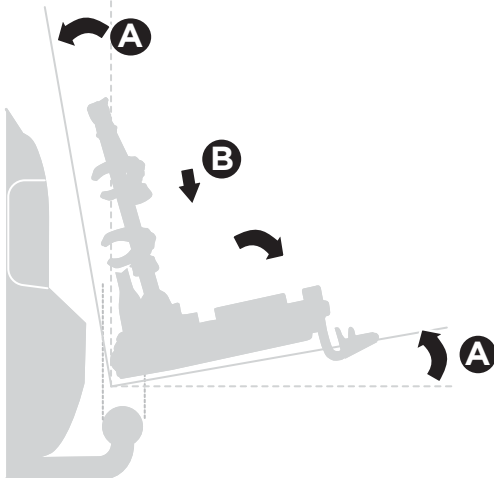

i

22-80 mm

D.1

Aluminium
or GGG40

→ 4

> 65 mm