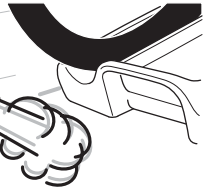

D.1

Aluminium
or GGG40