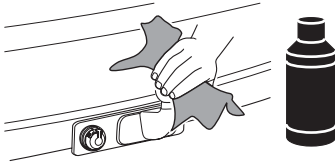

924001

CITY CRASH
Complies with ISO norm

14,2 kg

925001

CITY CRASH
Complies with ISO norm

14,1 kg

i

22-80 mm