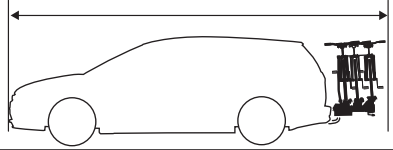

926002

CITY CRASH
Complies with ISO norm

19,0 kg

927002

CITY CRASH
Complies with ISO norm

18,9 kg

i

22-80 mm