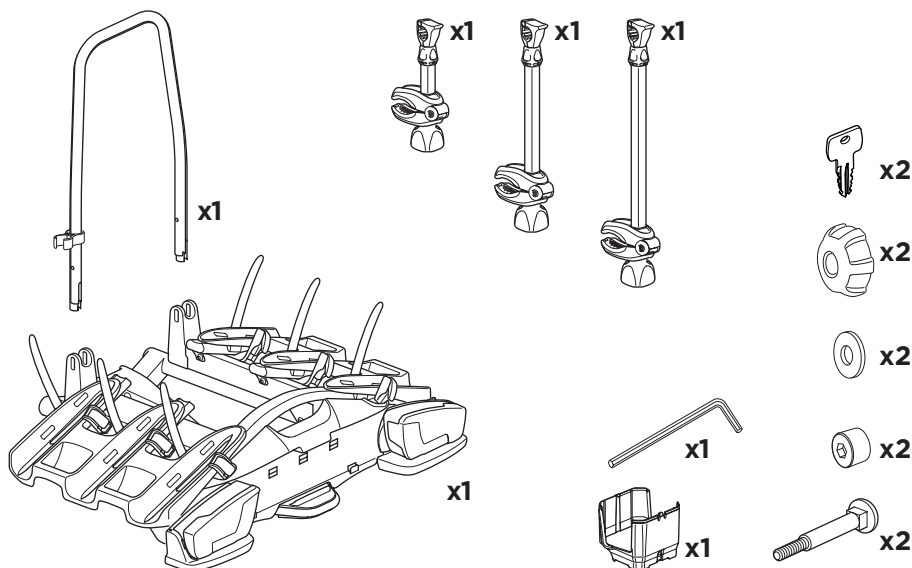

926002

CITY CRASH
Complies with ISO norm

19,0 kg

927002

CITY CRASH
Complies with ISO norm

18,9 kg

i

22-80 mm