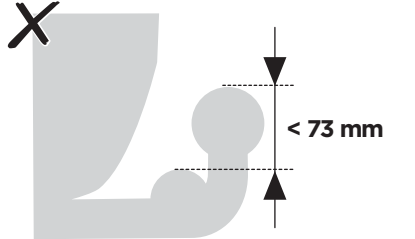

D.1

Aluminium
or GGG40

min 40 mm

ok

min 25 mm

min 73 mm

Not ok

< 73 mm