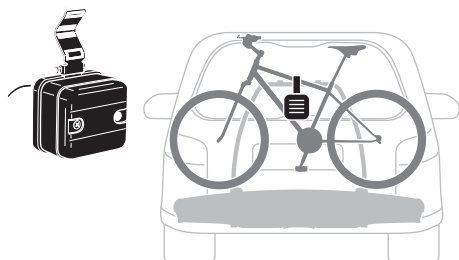

Thule XXL Fatbike Wheel Straps

985

Thule Carbon Frame Protector

984

Thule 3rd Brake Light 13pin

9904

Thule Number Plate

9762