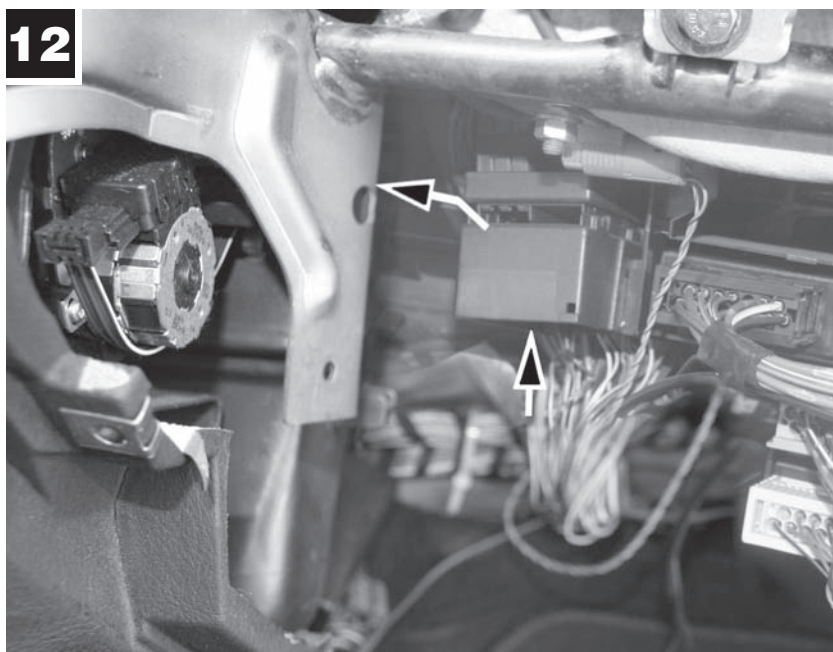

# CU 2835

BMW

 40min.

**MANN  
FILTER**

13

14

**MANN+HUMMEL GMBH**

Automotive Aftermarket, 71631 Ludwigsburg, Germany