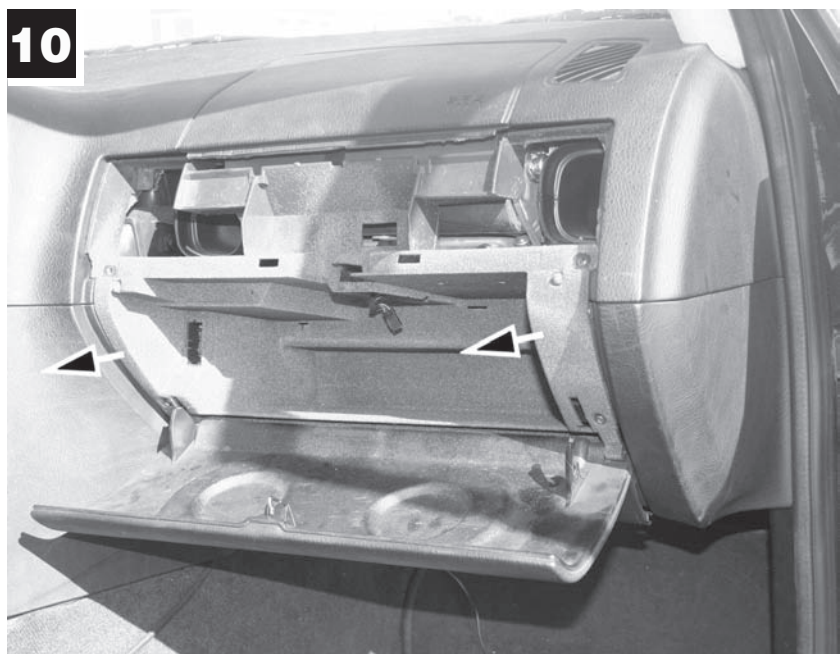

# CU 2835

BMW

 40min.

**MANN  
FILTER**

13

14

**MANN+HUMMEL GMBH**

Automotive Aftermarket, 71631 Ludwigsburg, Germany