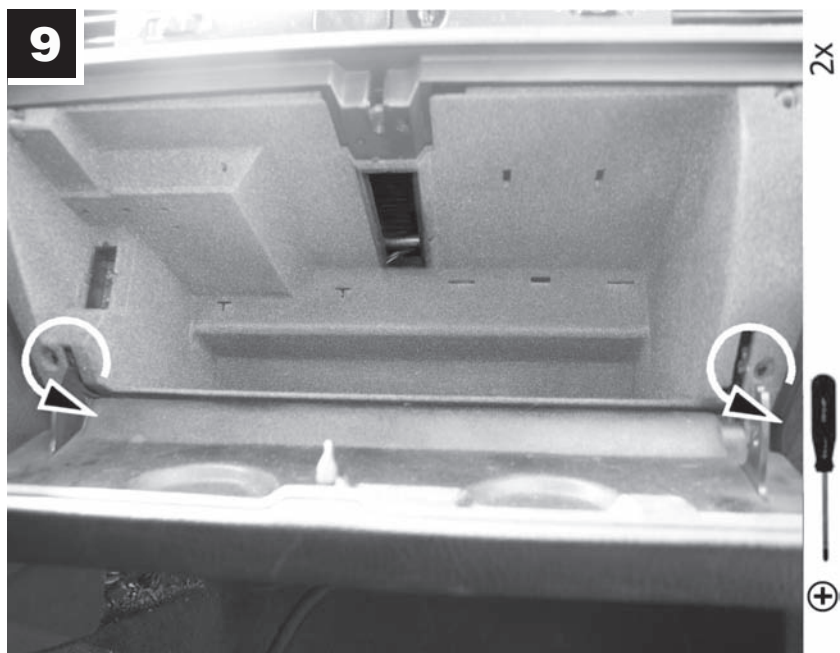

# CU 2835

BMW

 40min.

**MANN  
FILTER**

13

14

**MANN+HUMMEL GMBH**

Automotive Aftermarket, 71631 Ludwigsburg, Germany