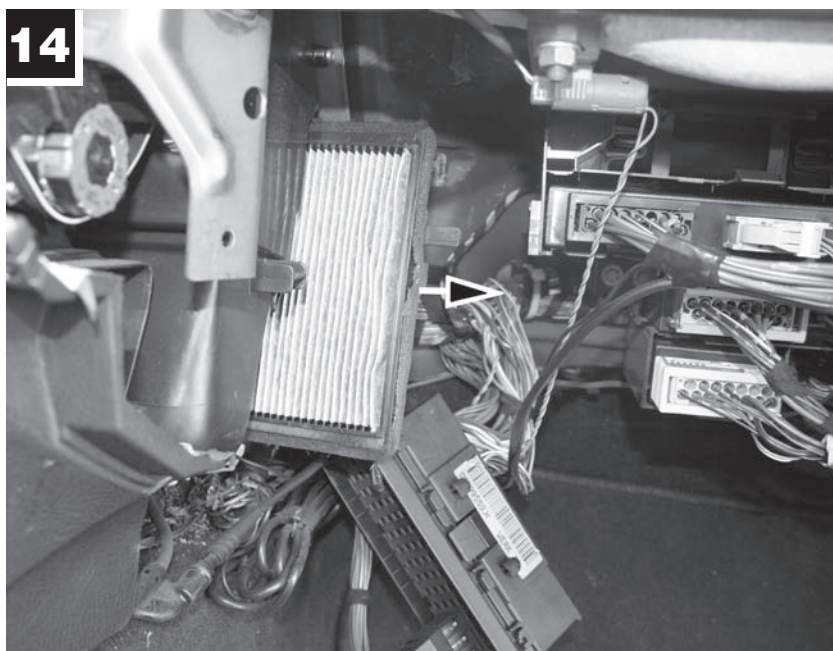

# CU 2835

BMW

 40min.

**MANN  
FILTER**

13

14

**MANN+HUMMEL GMBH**

Automotive Aftermarket, 71631 Ludwigsburg, Germany