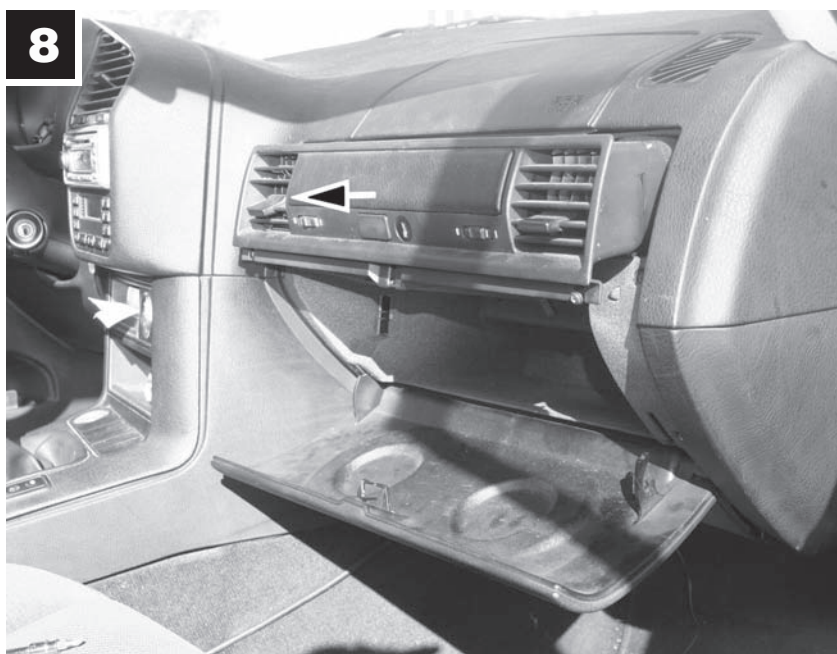

# CU 2835

BMW

 40min.

**MANN  
FILTER**

13

14

**MANN+HUMMEL GMBH**

Automotive Aftermarket, 71631 Ludwigsburg, Germany