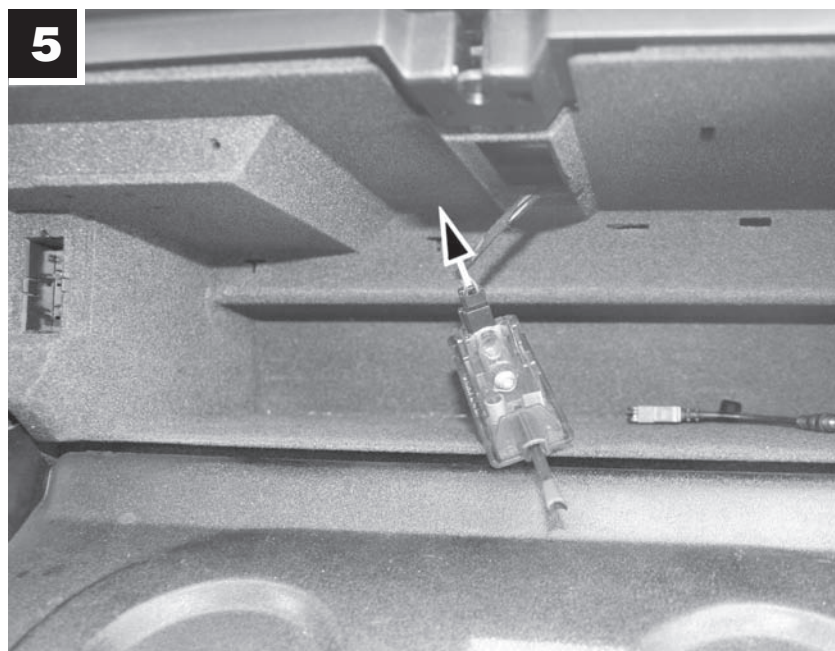

# CU 2835

BMW

 40min.

**MANN  
FILTER**

13

14

**MANN+HUMMEL GMBH**

Automotive Aftermarket, 71631 Ludwigsburg, Germany