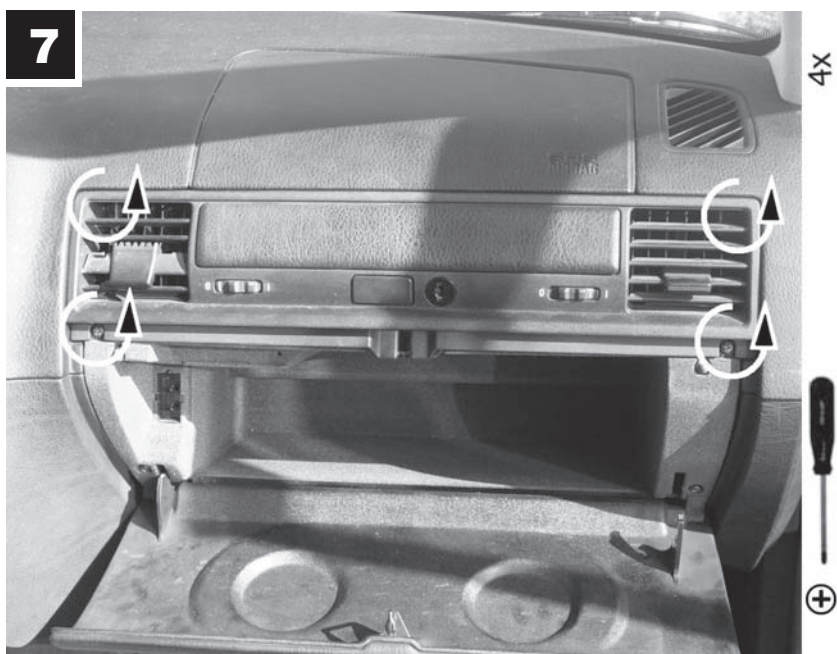

# CU 2835

BMW

 40min.

**MANN  
FILTER**

13

14

**MANN+HUMMEL GMBH**

Automotive Aftermarket, 71631 Ludwigsburg, Germany