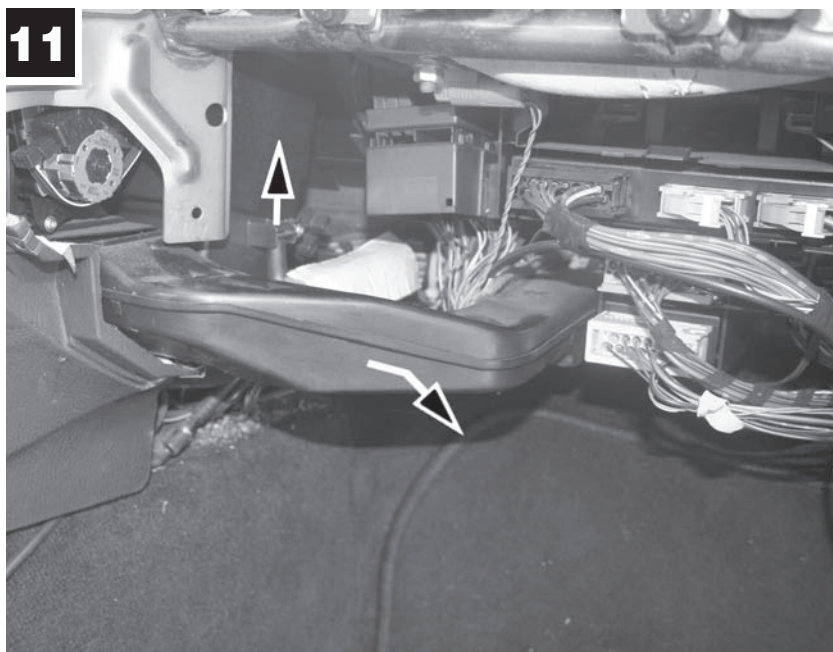

# CU 2835

BMW

 40min.

**MANN  
FILTER**

13

14

**MANN+HUMMEL GMBH**

Automotive Aftermarket, 71631 Ludwigsburg, Germany